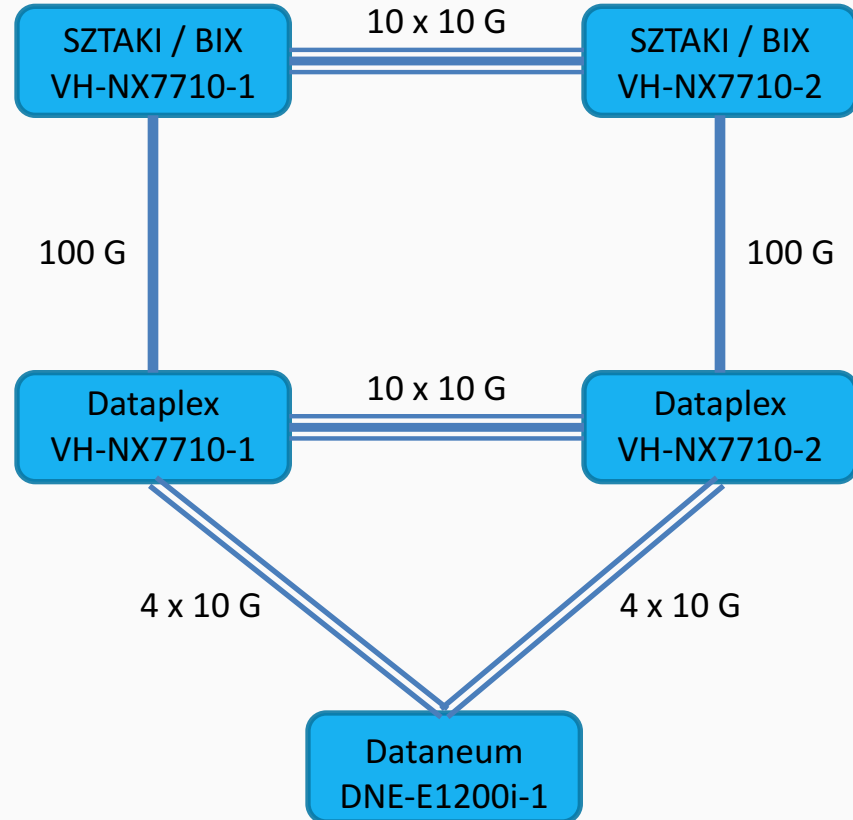

## Key informations:

- BIRD Route Servers (IPv4 + IPv6)
  - Prefix filtering based on RIPE DB (self developed engine)
  - Support for BGP advertisement manipulations
  - Custom CISCO like Looking Glass (self developed)
  - 110.000 IPv4, 21.000 IPv6 prefixes
- nx100G backbone with CISCO Nexus 7710 switches